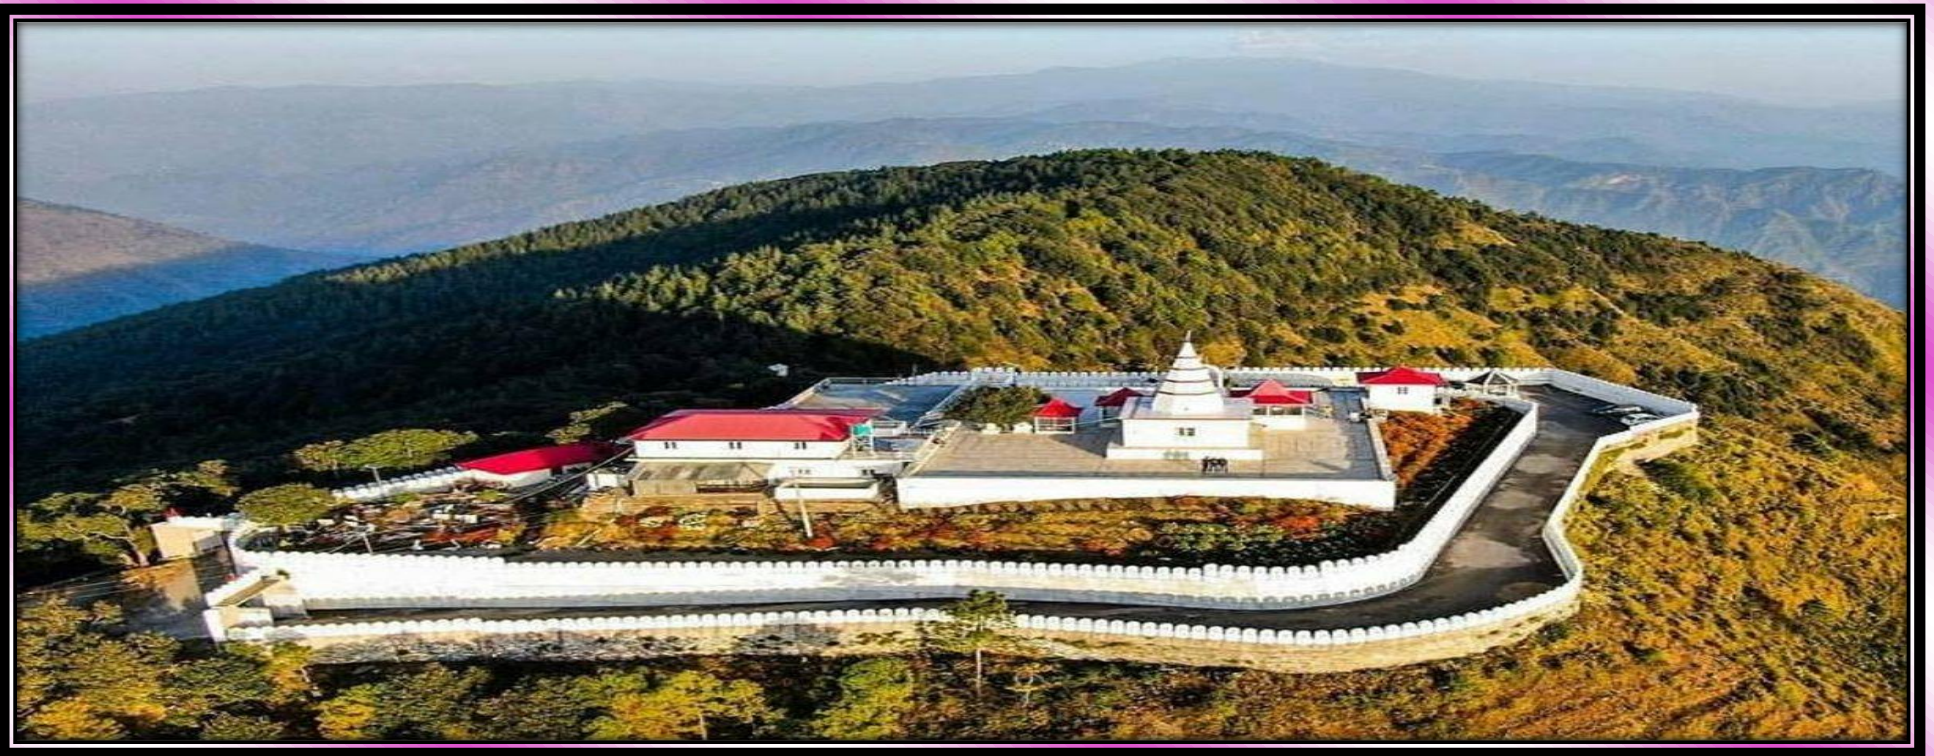

Total Days= 31
Sunday = 04

Total No. of Teaching days= 20
Holidays = 07

Total No. of Working days= 20

Kali Ka Tibba is situated at the top of a hill in Chail. The main deity of the temple is Kali Devi who attracts a lot of pilgrims and tourists from all across the world. You also enjoy the breath taking scenery of Choor Chandni and Shivalik Range from the temple.